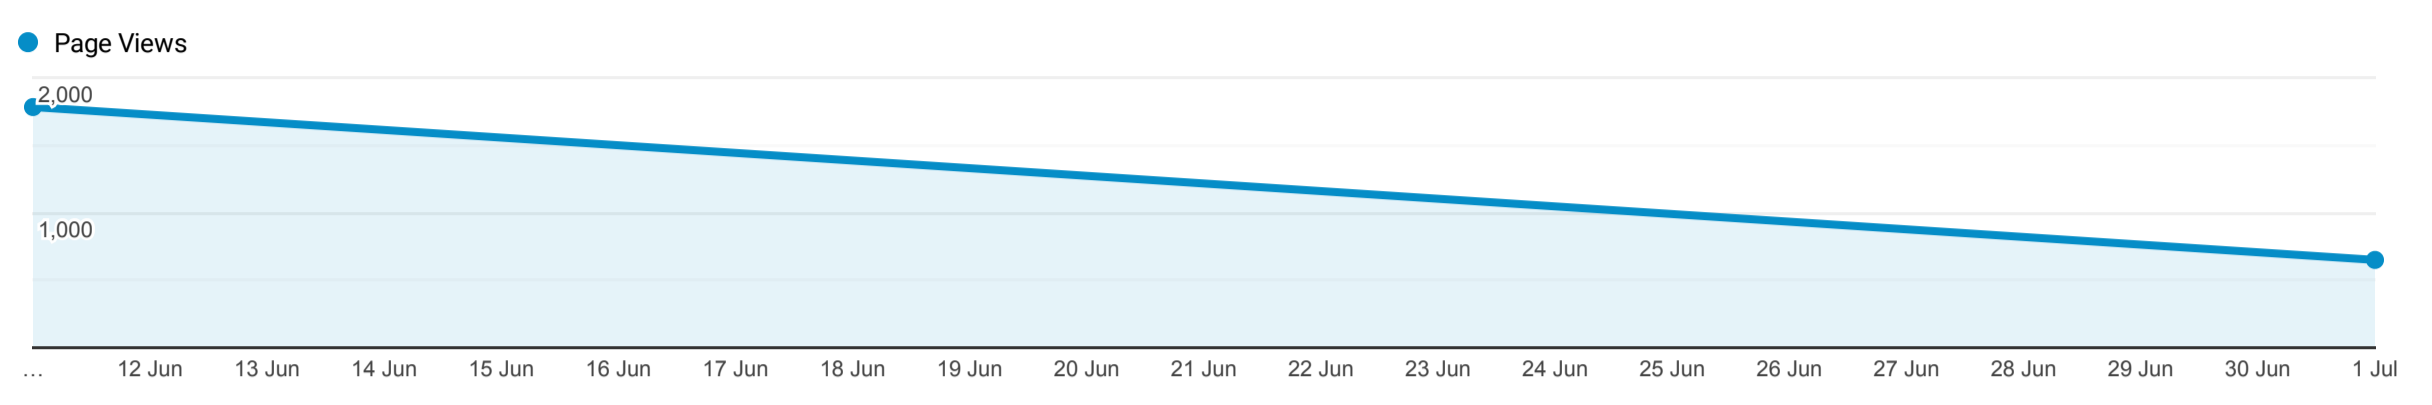

Overview

11 Jun 2022 - 10 Jul 2022

All Users
100.00% Page Views

Overview

Page Views 2,426	Unique Page Views 1,949	Avg. Time on Page 00:01:24	Bounce Rate 66.14%	% Exit 46.62%
-----------------------------------	--	---	-------------------------------------	--------------------------------

Page	Page Views	% Page Views
1. /	602	24.81%
2. /meetings/	176	7.25%
3. /full-council-22-23/	107	4.41%
4. /theiversneighbourhoodplan/	99	4.08%
5. /councillors/	81	3.34%
6. /parish-council-halls-for-hire/	73	3.01%
7. /planning-committee-22-23/	72	2.97%
8. /category/news/	65	2.68%
9. /contact/	49	2.02%
10. /planning-committee-22-23/?fbclid=IwAR3X__pYbo5Ah0A3IYDwdy5ast2LHLH5Cq5txrWdaXombC8Ib6lp92NsC0U	36	1.48%